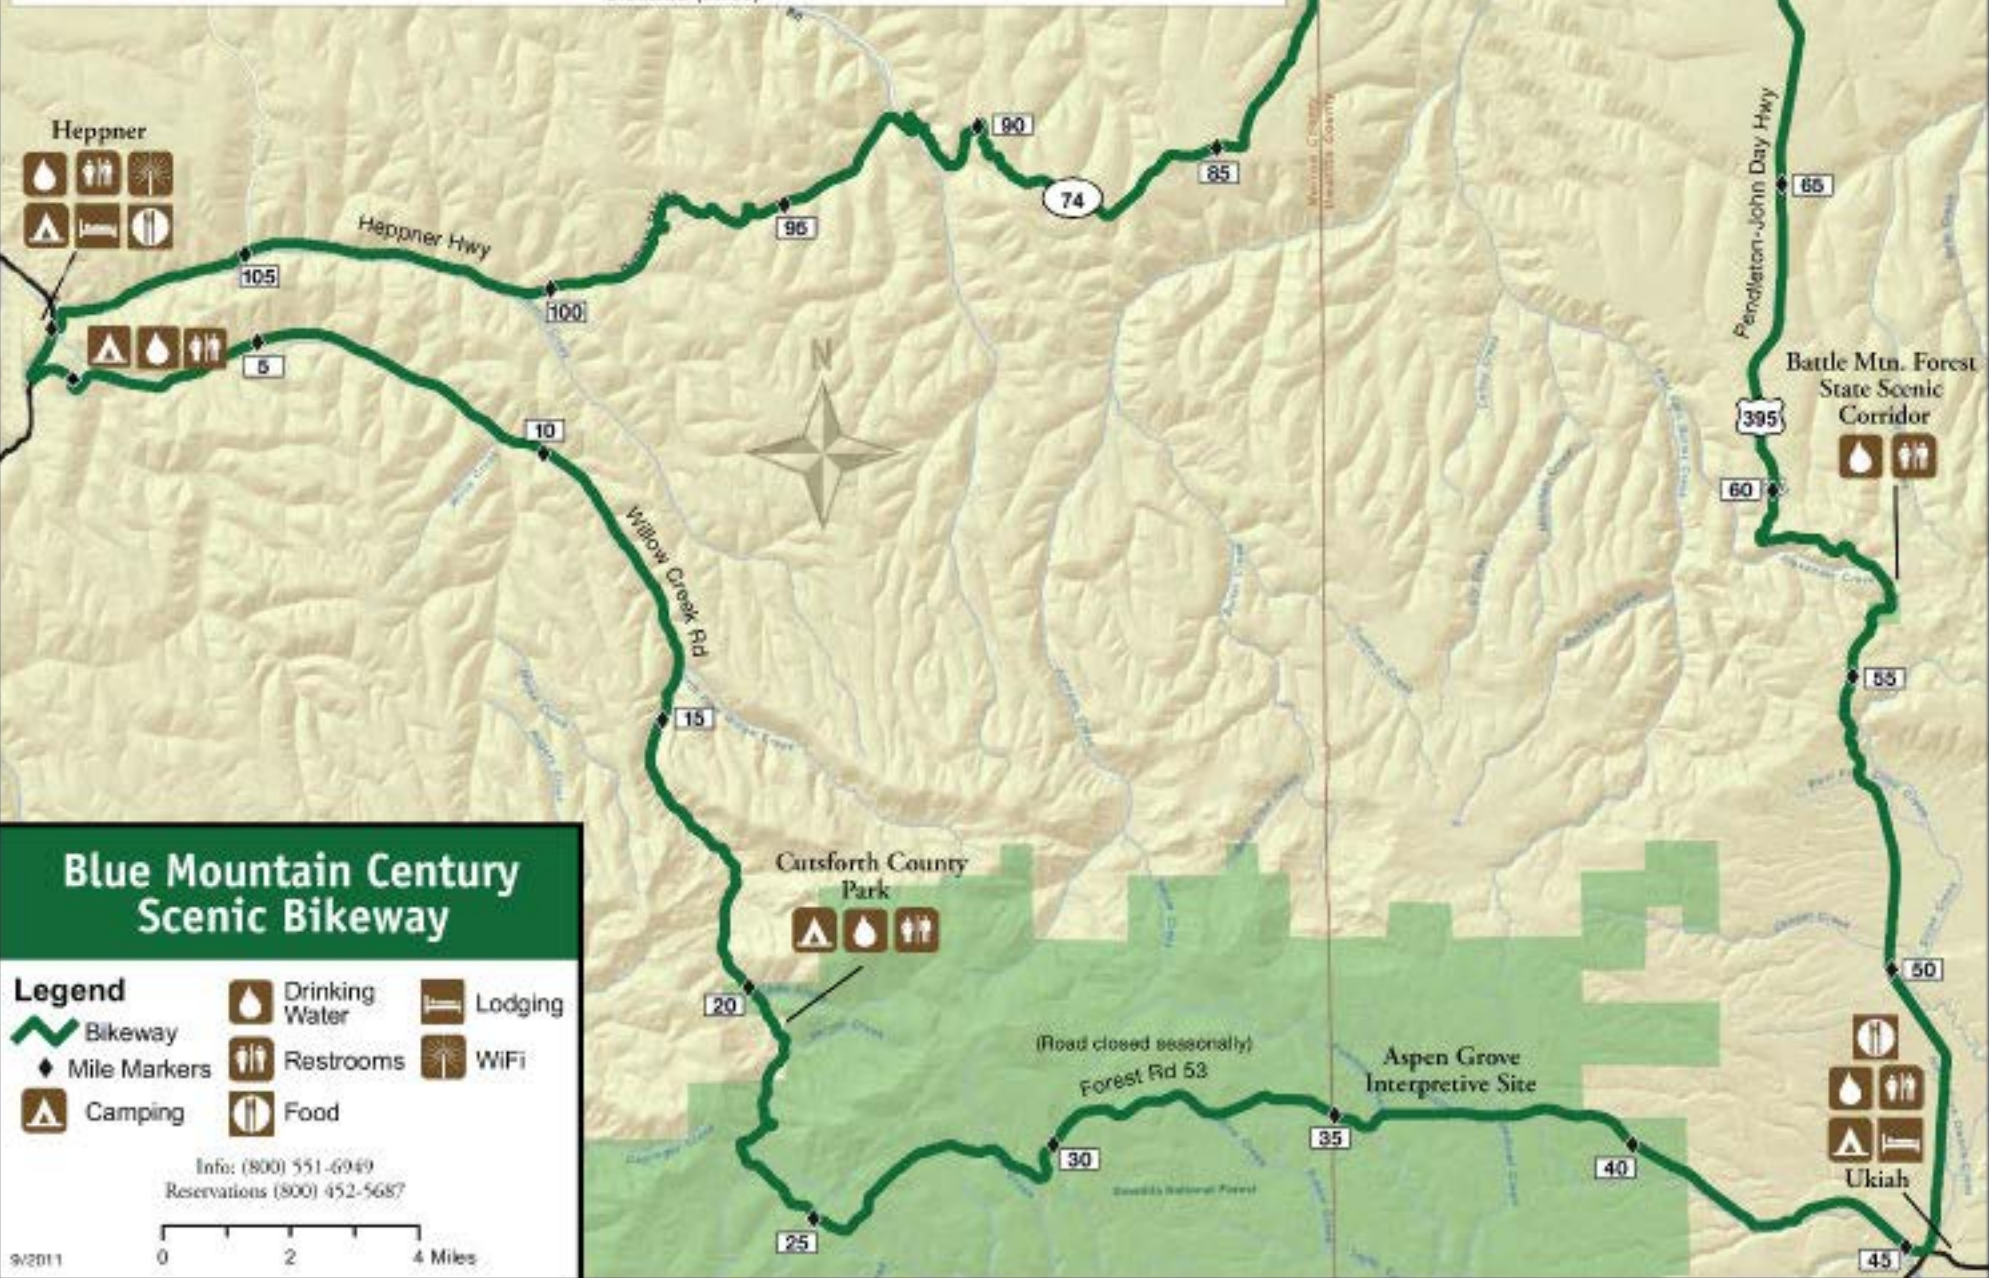

### Blue Mountain Elevation Profile

## Blue Mountain Century Scenic Bikeway

- Legend**
- Bikeway
  - Mile Markers
  - Camping
  - Drinking Water
  - Restrooms
  - Food
  - Lodging
  - WiFi

Info: (800) 551-6949  
Reservations (800) 452-5687