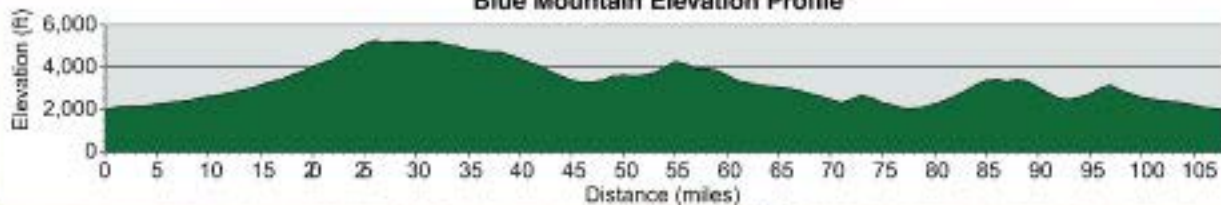

### Blue Mountain Elevation Profile

## Blue Mountain Century Scenic Bikeway

- Legend**
- Bikeway
  - Mile Markers
  - Camping
  - Drinking Water
  - Restrooms
  - Food
  - Lodging
  - WiFi

Info: (800) 551-6949  
Reservations (800) 452-5687