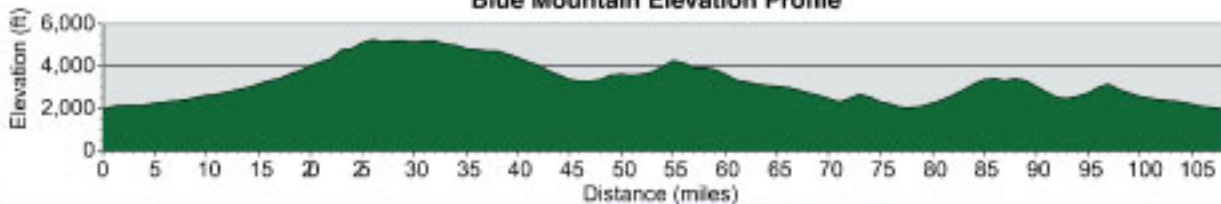

Blue Mountain Elevation Profile

Blue Mountain Century Scenic Bikeway

- Legend**
- Bikeway
 - Mile Markers
 - Camping
 - Drinking Water
 - Restrooms
 - Food
 - Lodging
 - WiFi

Info: (800) 551-6949
Reservations (800) 452-5687