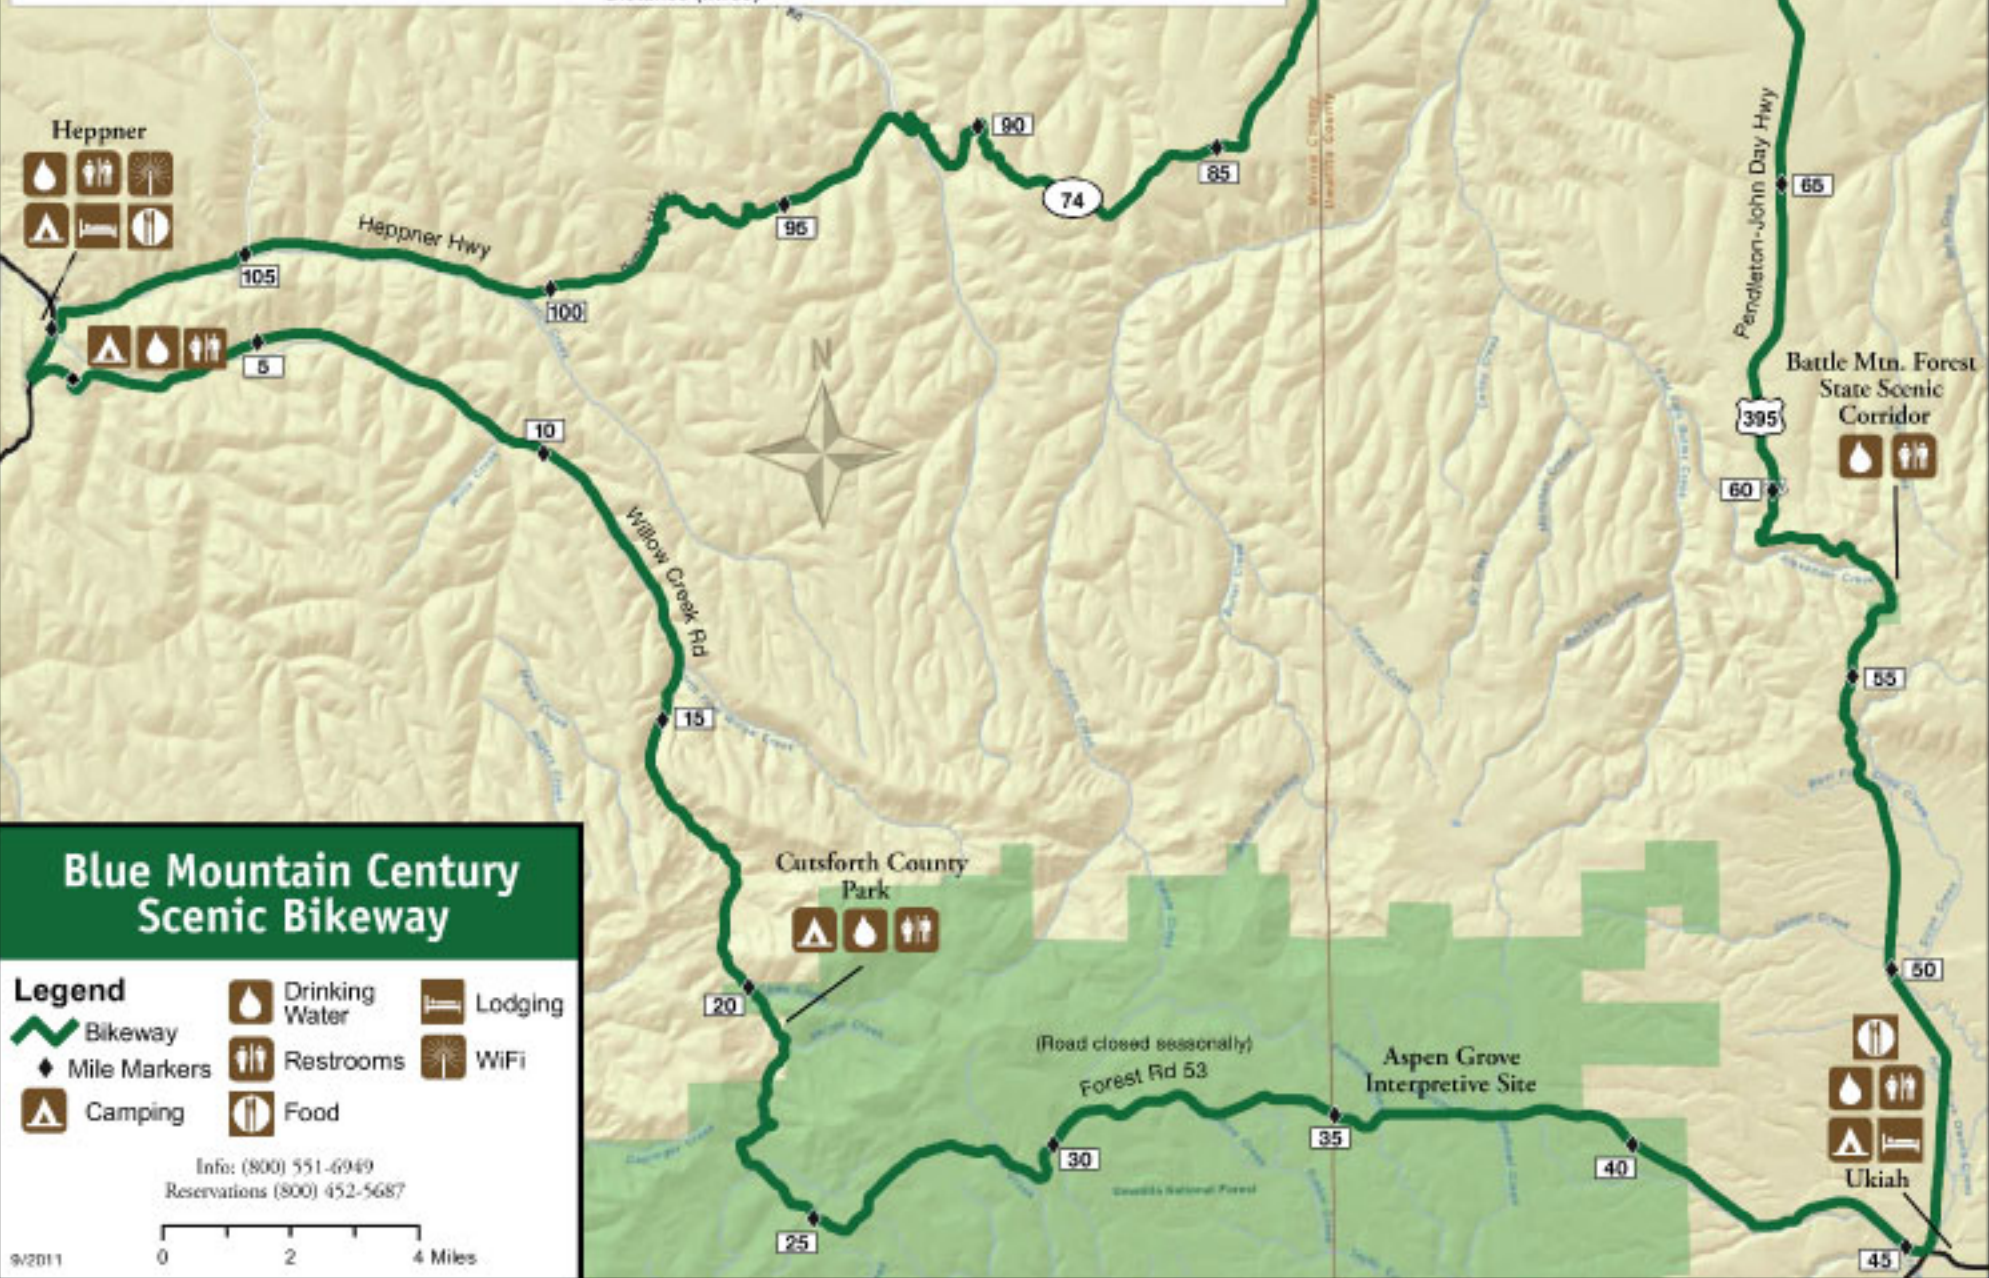

Blue Mountain Elevation Profile

Blue Mountain Century Scenic Bikeway

- Legend**
- Bikeway
 - Mile Markers
 - Camping
 - Drinking Water
 - Restrooms
 - Food
 - Lodging
 - WiFi

Info: (800) 551-6949
Reservations (800) 452-5687